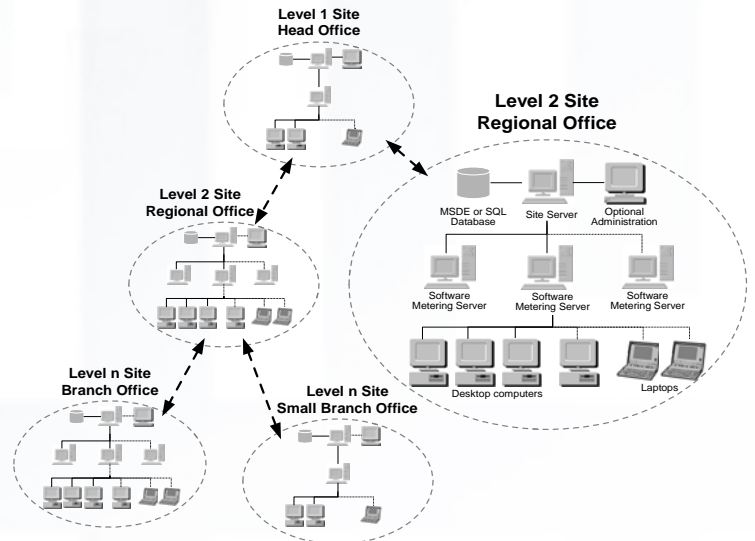

LanLicenser Architecture: A Typical Organization

Scalable architecture

LanLicenser has been designed to grow with your business. Its n-tier architecture makes it flexible enough to fit organizations of all types and sizes, be they centralized or distributed over the world. Up to 10,000 clients are supported per software metering server.

Low administration requirements

You won't need an army of system administrators to run LanLicenser. It has been designed to be user-friendly and require minimal training. It is easy and quick to deploy.

Product	Licenses	Computers Installed On	Computers Used On	Users Used By	Peak	License Type	Status	Difference
Microsoft Office 2003 Version: 11	10	6	0	0	1	Consistent	OK	9
Microsoft Office Access 2003 Version: 11	0	2	1	1	0	Consistent	OK	0
Microsoft Office Excel 2003 Version: 11	5	2	1	1	1	Consistent	OK	4
Microsoft Office InfoPath 2003 Version: 11	0	2	0	0	0	Consistent	OK	0
Microsoft Office Outlook 2003 Version: 11	10	2	0	0	0	Consistent	OK	10
Microsoft Office PowerPoint 2003 Version: 11	0	2	0	0	0	Consistent	OK	0
Microsoft Office Word 2003 Version: 11	10	2	1	1	1	Consistent	OK	9
Microsoft Office Word 2003 Version: 11	2	3	0	0	0	Workstation	Exceeded	-1
Hotmail Version:	1	7	2	3	1	Consistent	OK	0
Paint Version:	0	7	0	0	0	Consistent	Passive	0
Business Managing Client 7 Version: 7	10	2	0	0	0	Workstation	OK	8
Sakhae Version:	0	7	0	0	0	Consistent	Passive	0

Information you can act upon

LanLicenser provides fully customizable reports that enable you to get exactly what you need and want. Our goal is to help you achieve your objectives.